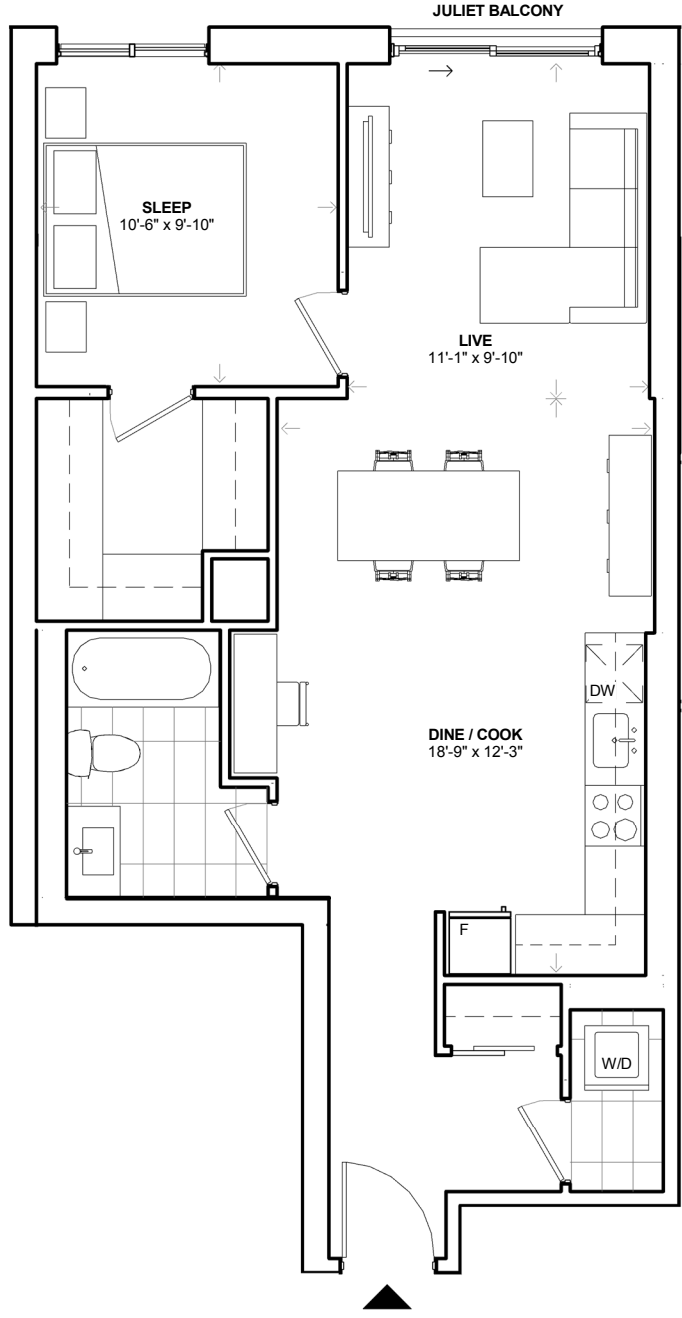

**SUITE 1B**  
ONE BEDROOM  
**TOTAL: 749 SF**

FLOORS 2 - 4

Specifications subject to change without notice. Furniture layout is for reference only. Most suites are rented unfurnished. E.& O.E.