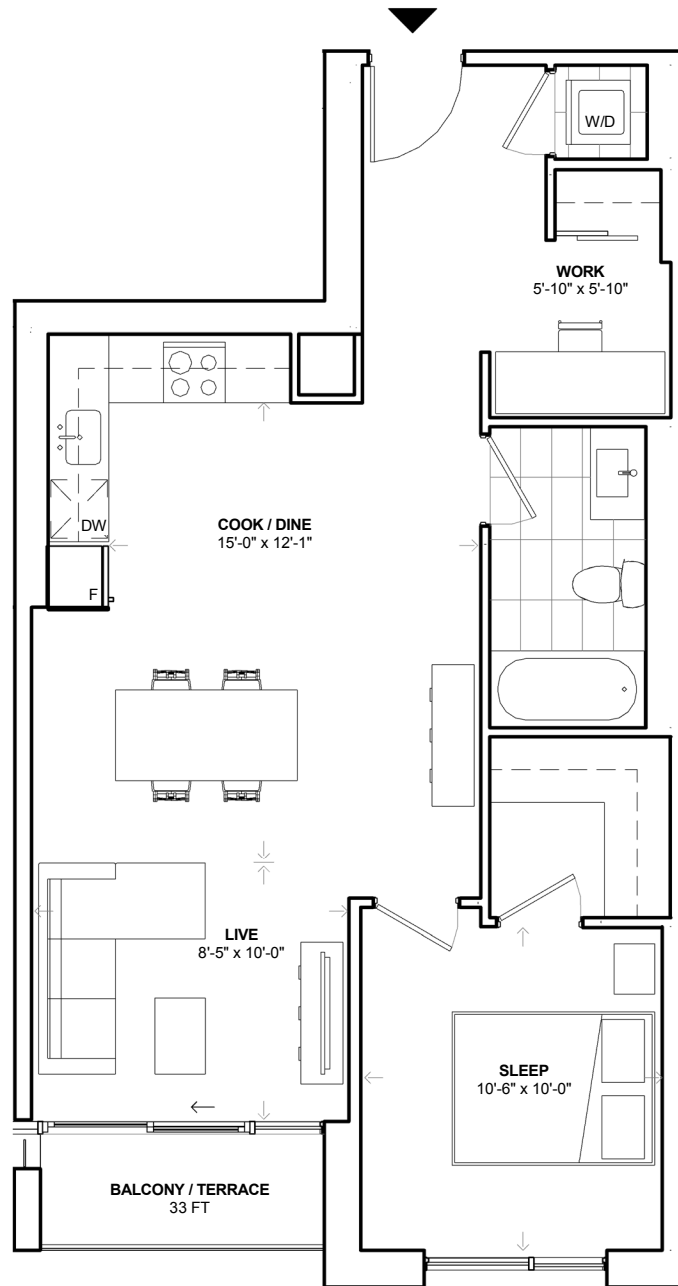

SUITE 1C+D

ONE BEDROOM + DEN

INSIDE 707 SF OUTSIDE 33 SF **TOTAL: 740 SF**

FLOOR 2

Specifications subject to change without notice. Furniture layout is for reference only. Most suites are rented unfurnished. E.& O.E.