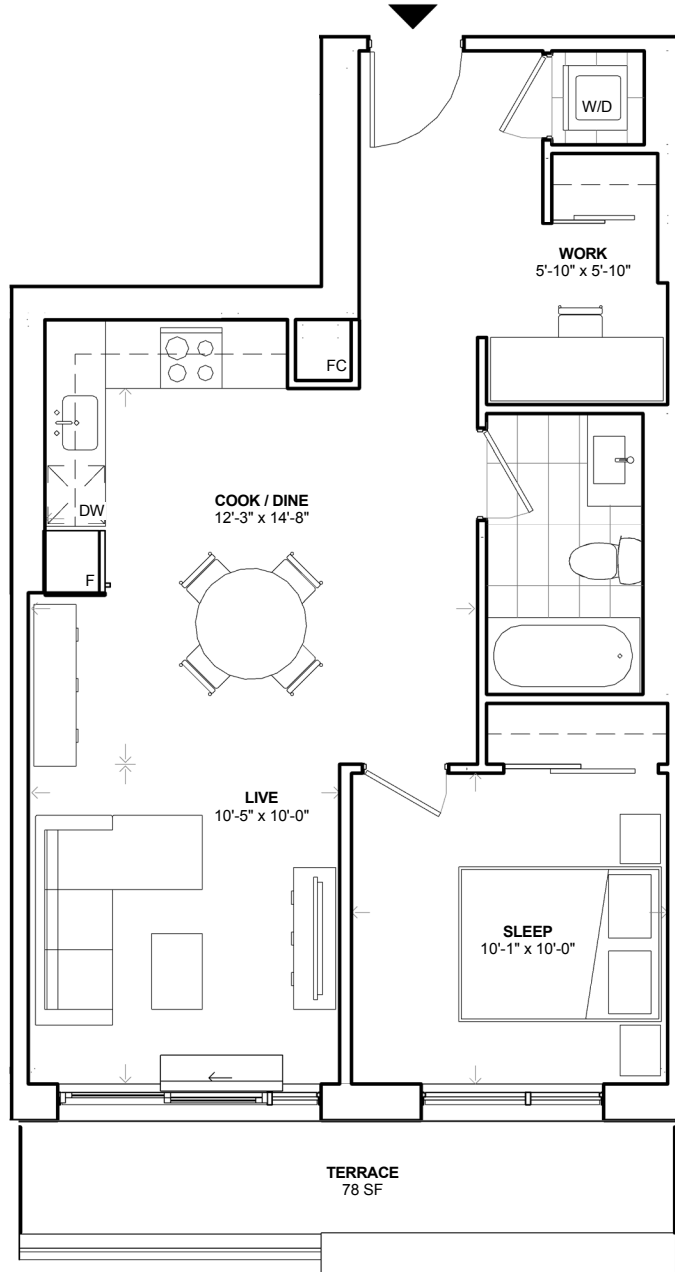

SUITE 1F+D

ONE BEDROOM + DEN

INSIDE 653 SF OUTSIDE 78 SF **TOTAL: 731 SF**

FLOOR 4

Specifications subject to change without notice. Furniture layout is for reference only. Most suites are rented unfurnished. E.&O.E.