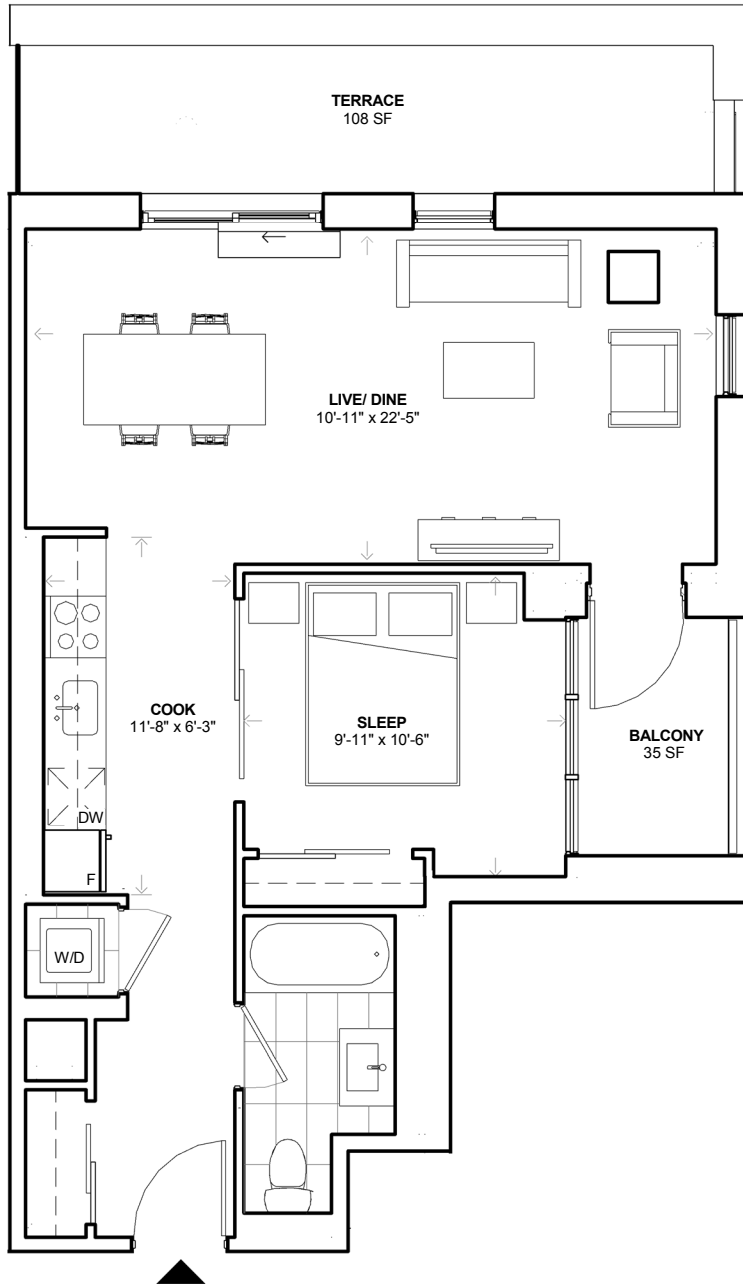

# SUITE 1J

ONE BEDROOM

INSIDE 648 SF OUTSIDE 143 SF **TOTAL: 791 SF**

FLOOR 5

Specifications subject to change without notice. Furniture layout is for reference only. Most suites are rented unfurnished. E.& O.E.