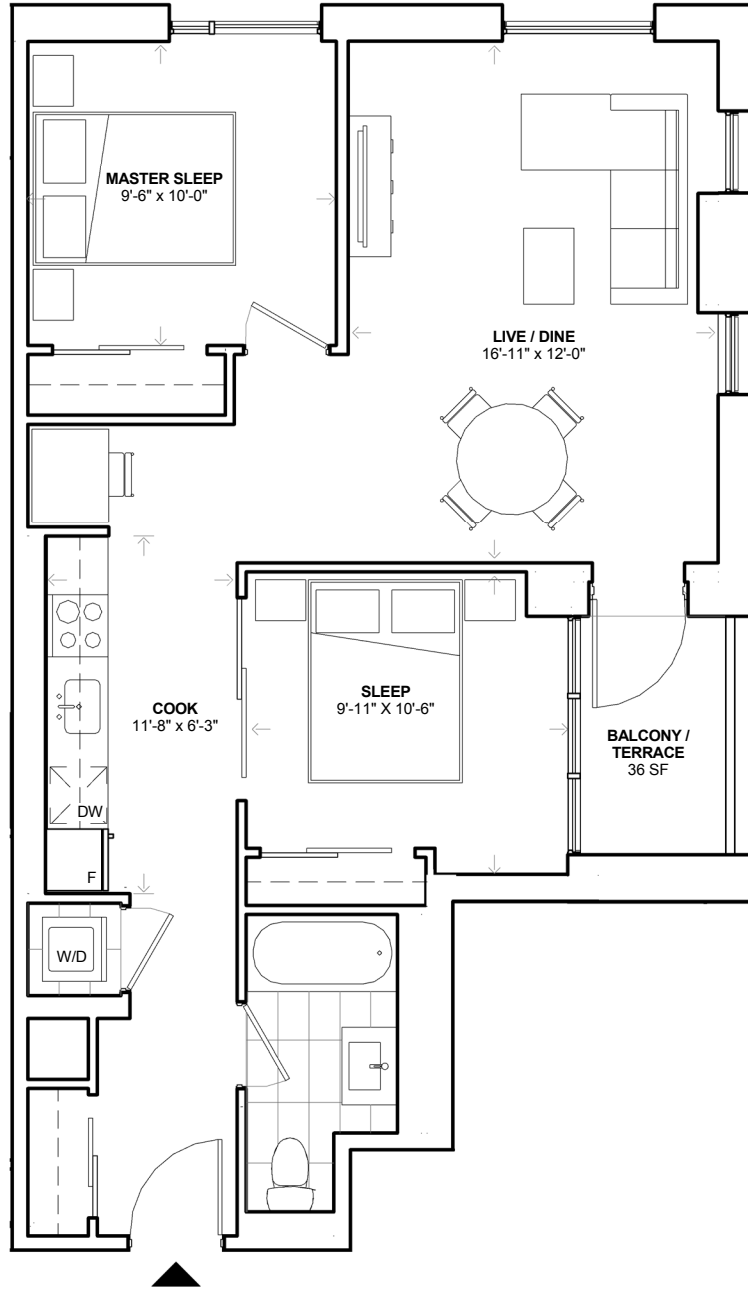

SUITE 2E

TWO BEDROOM

INSIDE 797 SF OUTSIDE 36 SF **TOTAL: 833 SF**

FLOORS 2 - 4

Specifications subject to change without notice. Furniture layout is for reference only. Most suites are rented unfurnished. E.& O.E.