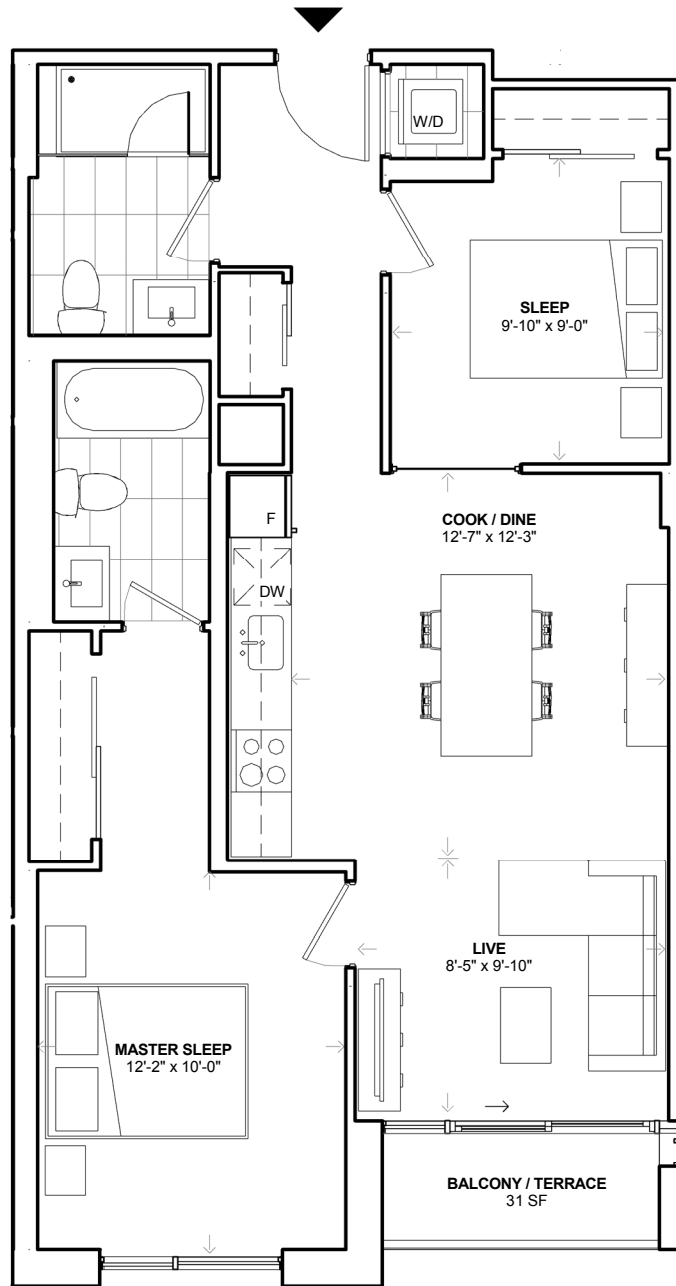

SUITE 2G

TWO BEDROOM

INSIDE 800 SF OUTSIDE 31 SF **TOTAL: 831 SF**

FLOORS 2 - 3

Specifications subject to change without notice. Furniture layout is for reference only. Most suites are rented unfurnished. E.& O.E.